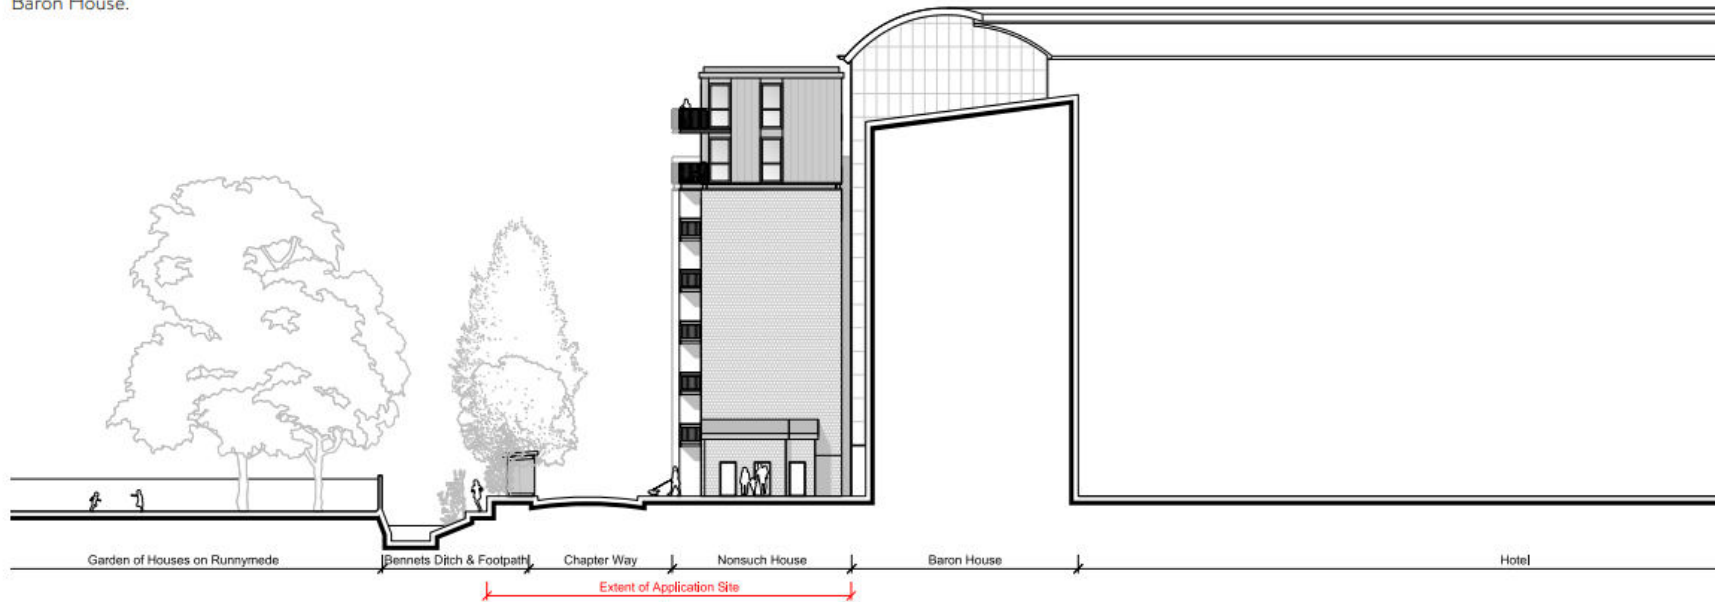

PROPOSED NORTH EAST ELEVATION

The existing trees shield the view of the new floors from the houses on Runnymede, and minimise overlooking. Nonsuch House is to the north of Runnymede and so the new storeys will not cause any overshadowing to the Runnymede gardens. The east-facing windows will be obscured to prevent overlooking to Baron House.